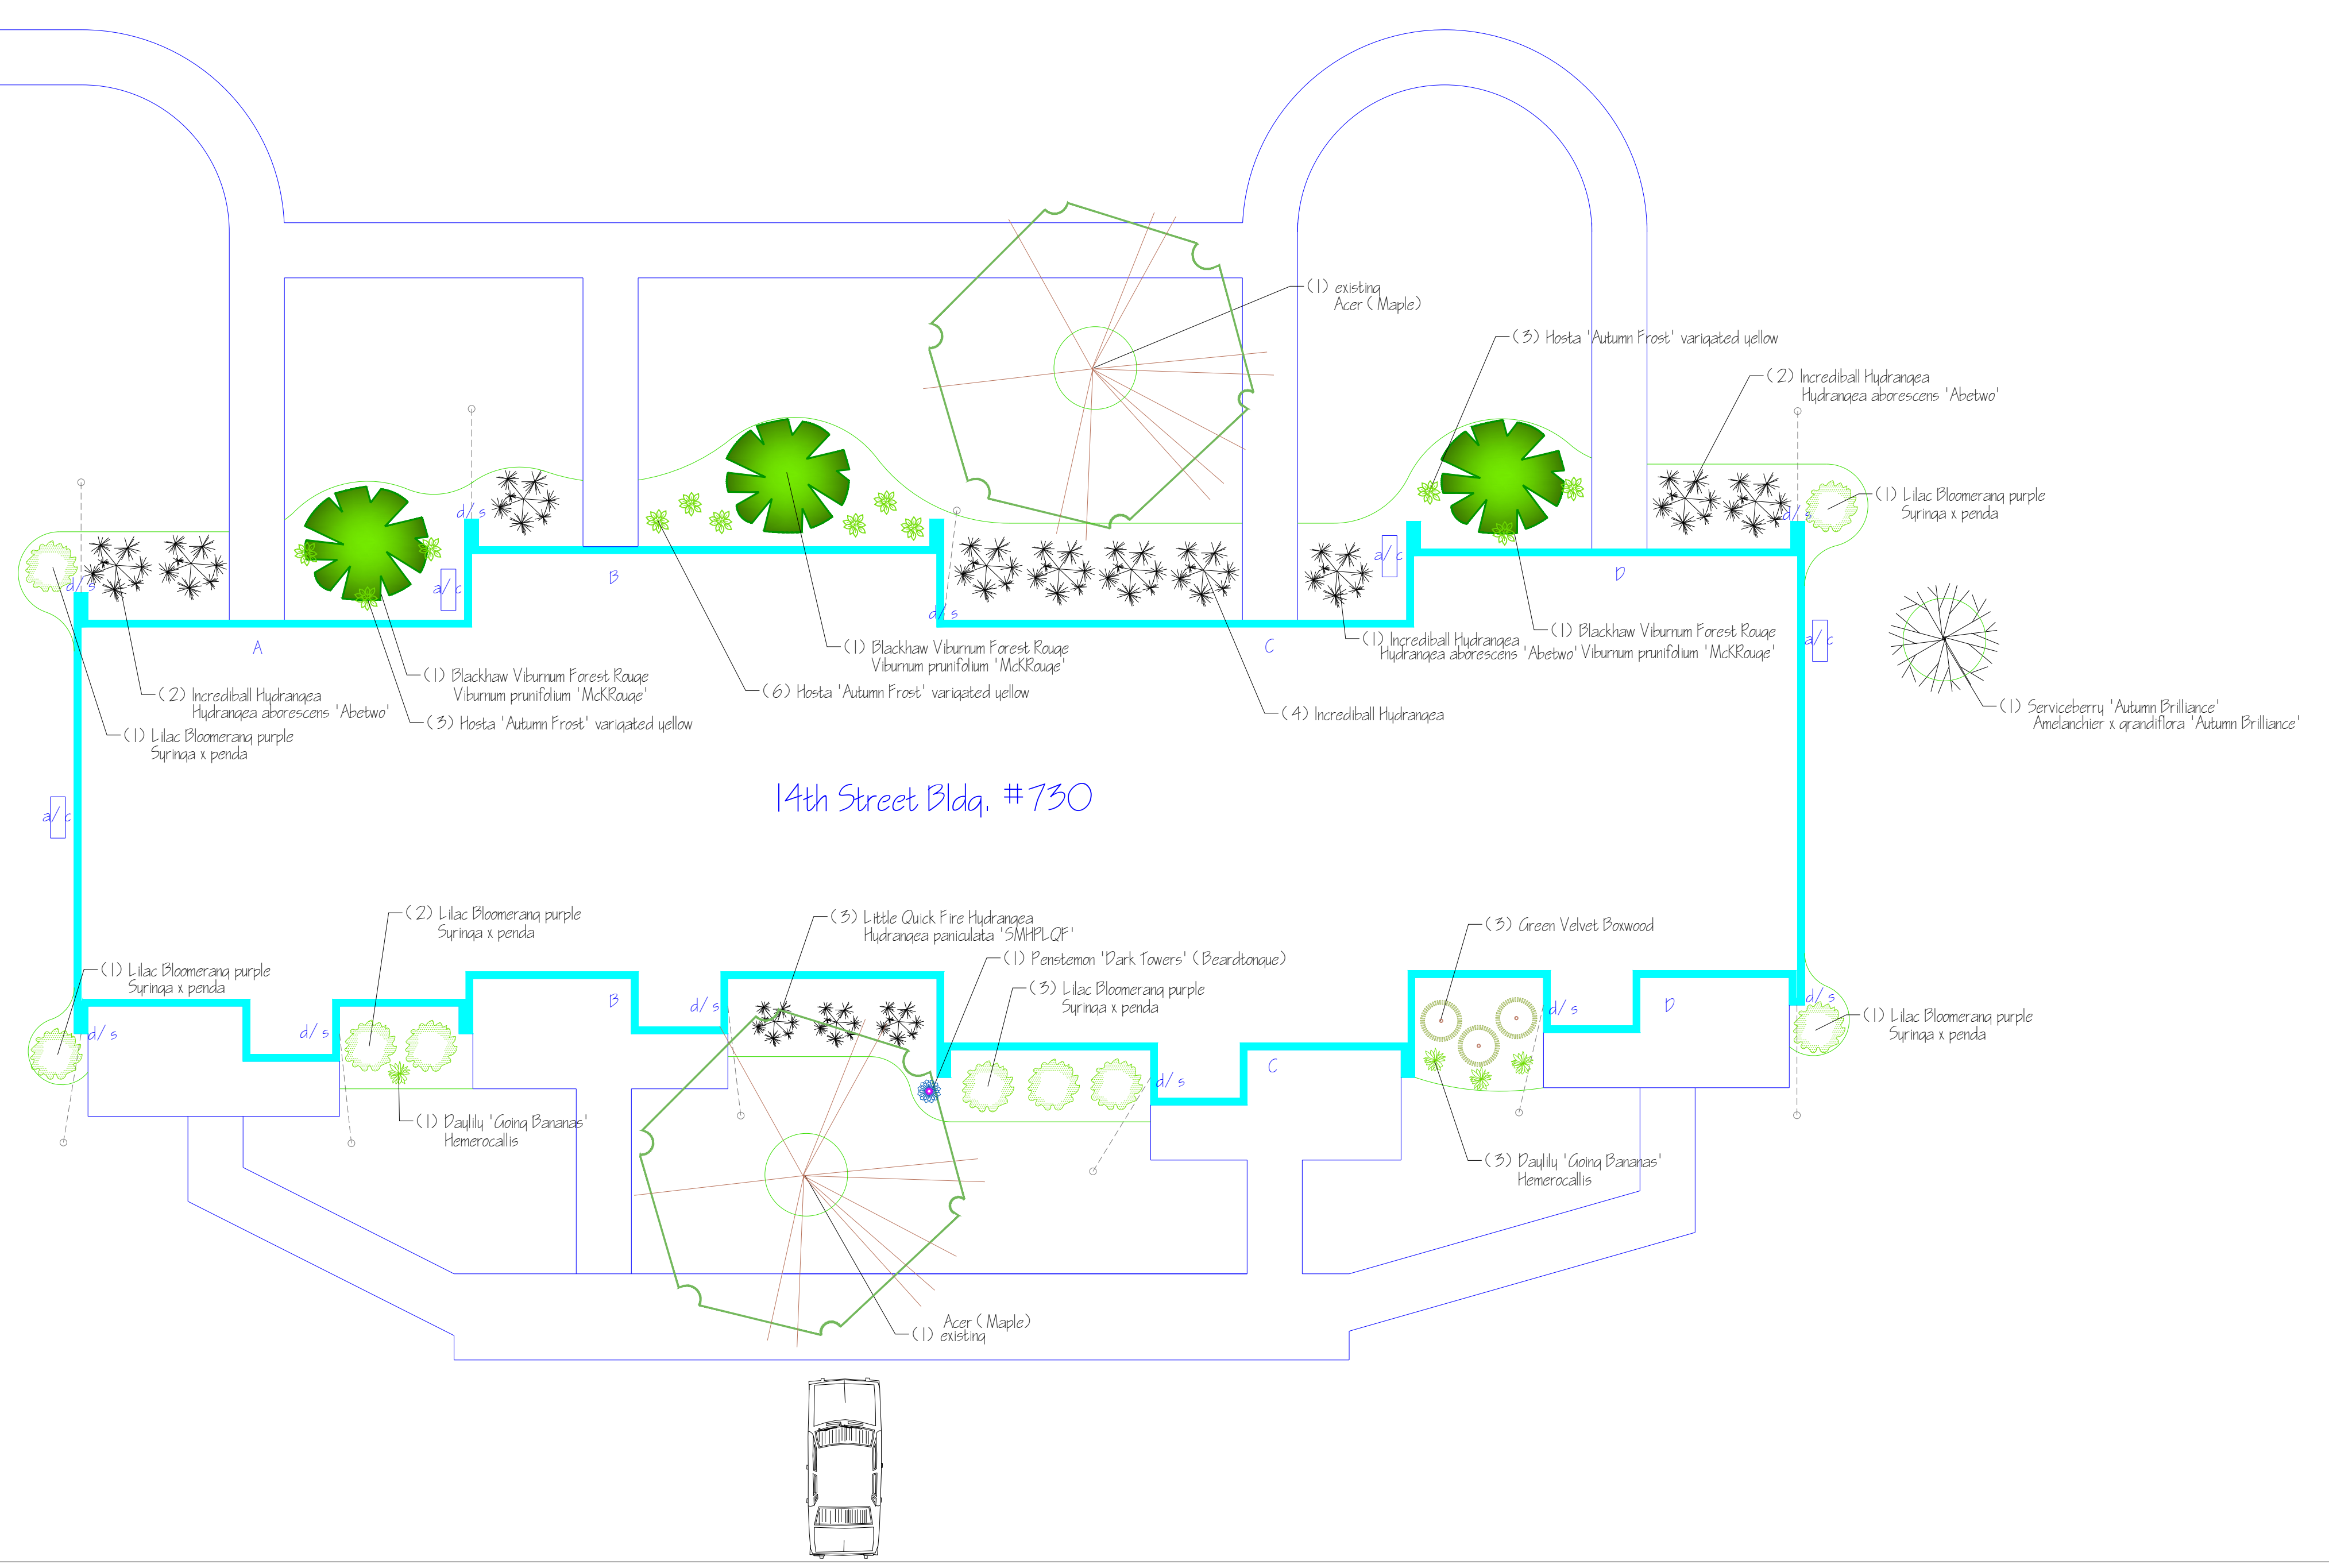

Housing Authority Co. of DeKalb
Lewis Court